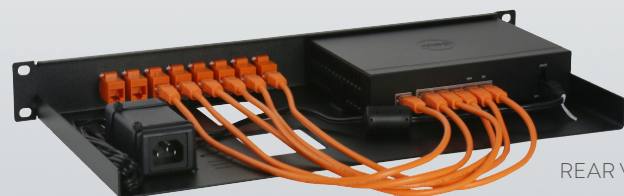

REAR VIEW

Rackmount.IT Europe
Takkebijsters 3A
4817 BL Breda
The Netherlands
T +31 (76) 711 5202
sales@rackmount.it
www.rackmount.it

Rackmount.IT USA
3580 Rocking J Road – Ste 700
Round Rock
TX 78664
T +1 (512) 766-0436
sales-us@rackmount.it
www.rackmount.it

RACKMOUNT•IT

Rackmount.IT products convert your desktop appliance into a rack mountable appliance.